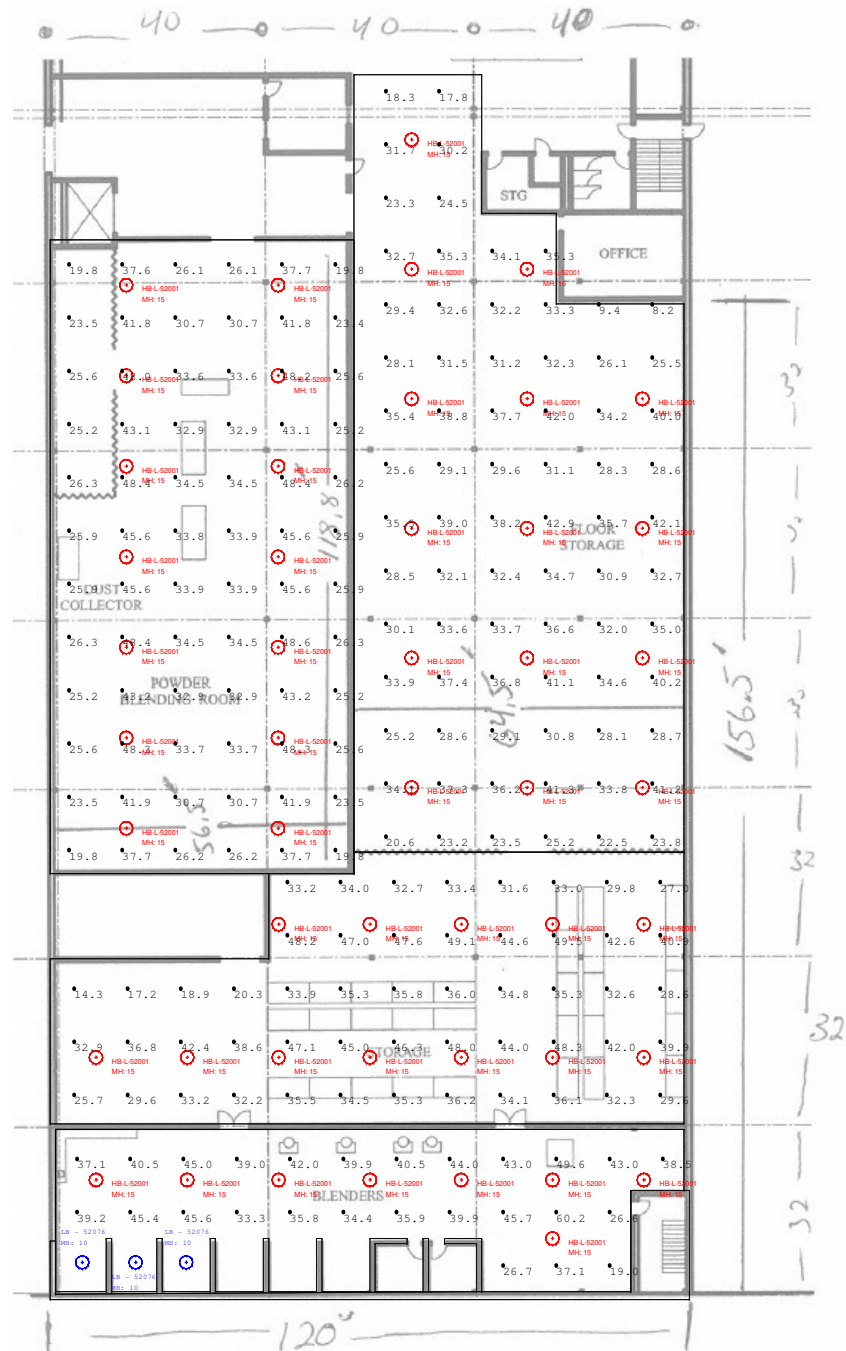

AGI32
lighting software
by cadkey inc.

nuwave
LIVE WELL FOR LESS

Drawn By: Nick Harms
Checked By: NAH
Date: 4/6/2017

1 R2