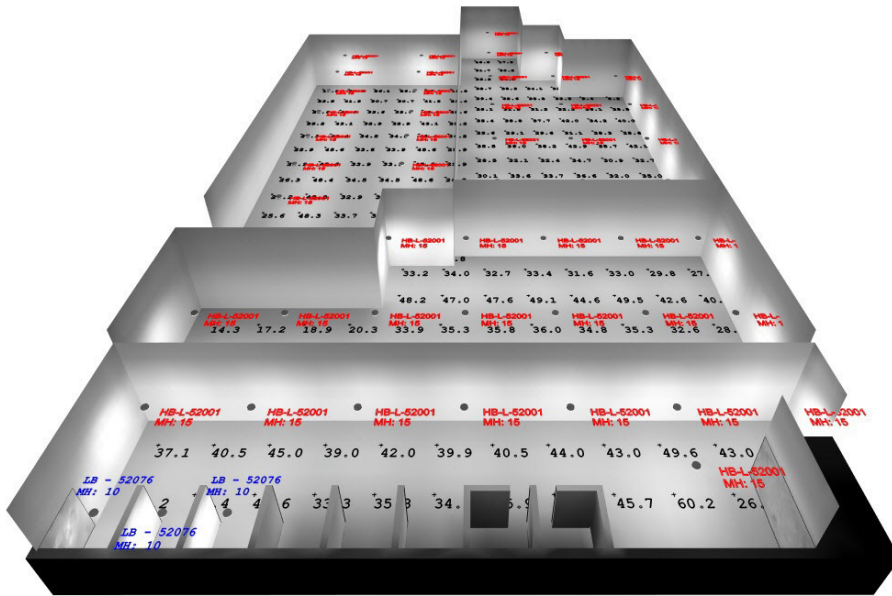

HIGH BAY - LOW 52001

LOW BAY - 52076

Mounting Height: 15 feet AFF
Reflectances: Ceiling .80, Walls .50, Floor .20

Luminaire Schedule					
Symbol	Qty	Label	Total Lamp Lumens	LLF	Description
⊙	49	HB-L-52001	18332.53	0.950	HB-18L-50K-UL
⊕	3	LB-52076	9517	0.950	LB-8L-50K-UL

Calculation Summary						
Label	Units	Avg	Max	Min	Avg/Min	Max/Min
Blenders Room_Calc measured AFF	Fc	39.50	60.2	19.0	2.08	3.17
Blending Room_Calc measured AFF	Fc	33.50	48.6	19.8	1.69	2.45
Floor Storage_Workplane	Fc	31.40	42.9	8.2	3.83	5.23
Storage_Calc measured AFF	Fc	36.02	49.5	14.3	2.52	3.46

Customer responsible to verify ordering information/catalogue number prior to placing order